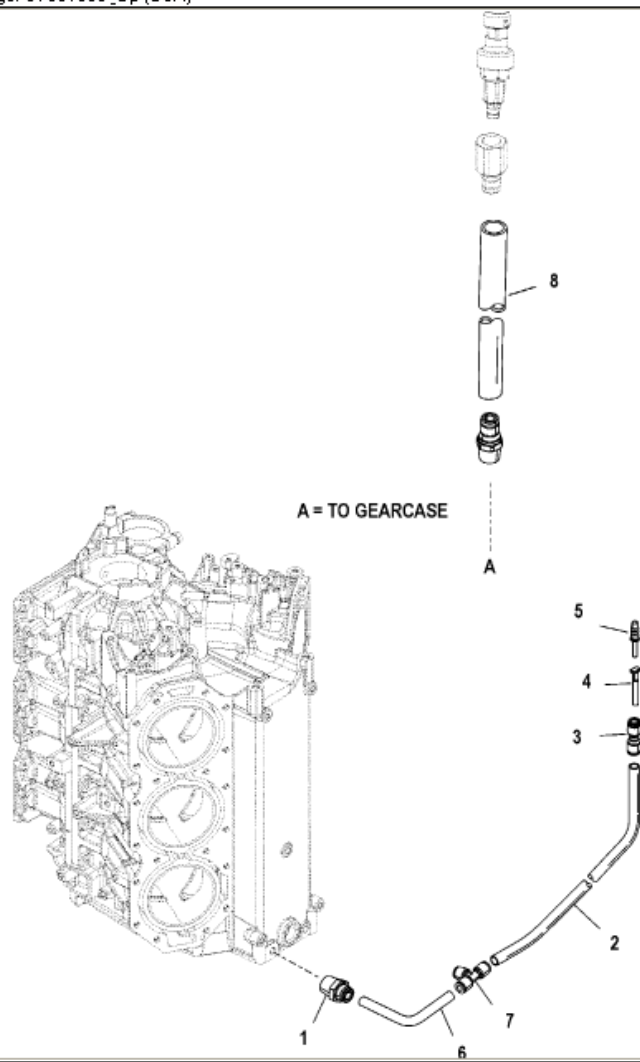

Parts List						
Ref	Class	Part	Description	Qty	Comment	Footnote
1	22	881866	FITTING	1		
2	32	859785 71	TUBING, (52.00 Inches Bulk) (Cut t	1		
3	22	859747	COUPLER	1		
4	22	859732	PLUG	1		
5	22	859731	ADAPTOR FITTING	1		
6	32	859785 71	TUBING, (52.00 Inches Bulk) (Cut t	1		
7	22	875207	TEE, Fitting, To Coil Plate Sensor	1		
8	32	859449 75	TUBING, (72.00 Inches Bulk) (Cut t	1		

A = TO GEARCASE